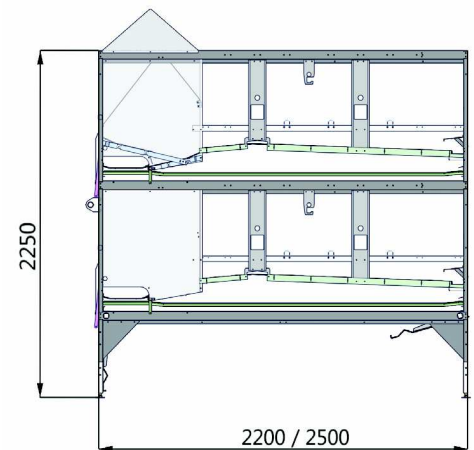

## Aviary Pro 10

Section length:	1205 mm (3.95")
System standard height:	2250 mm (7.38")
System width:	2200 mm (7.22") / 2500 mm (8.20")
Capacity max.:	100 birds per mtr. (3.28")

- Special animal welfare friendly nest design
- More Eggs per hen
- Egg belt for system eggs
- Automatic doors under the system
- Special nest design
- More than 20 different of variation options