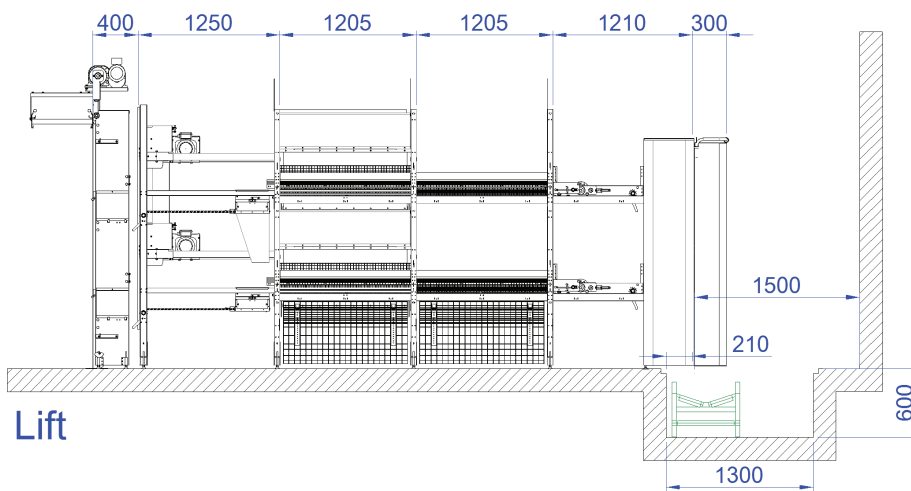

## Aviary Pro 10

Section length:	1205 mm (3.95")
System standard height:	2250 mm (7.38")
System width:	2200 mm (7.22") / 2500 mm (8.20")
Capacity max.:	100 birds per mtr. (3.28")

- Special animal welfare friendly nest design
- More Eggs per hen
- Egg belt for system eggs
- Automatic doors under the system
- Special nest design
- More than 20 different of variation options