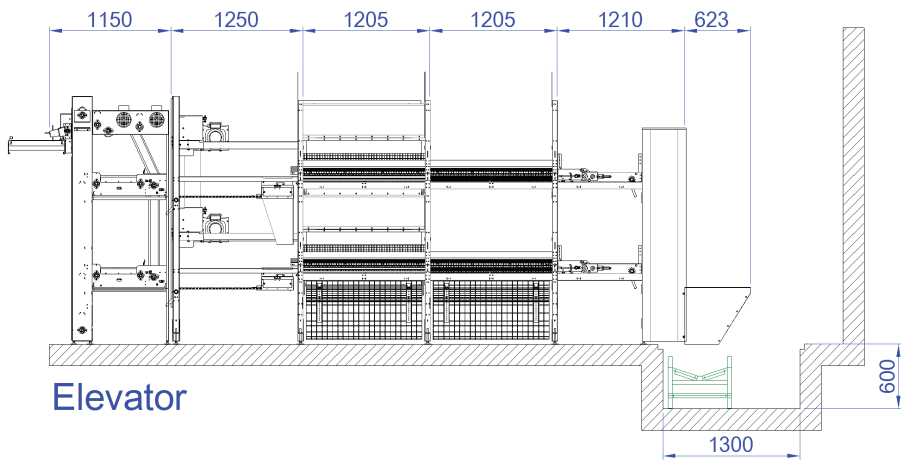

## Aviary Pro 10

Section length:	1205 mm (3.95")
System standard height:	2250 mm (7.38")
System width:	2200 mm (7.22") / 2500 mm (8.20")
Capacity max.:	100 birds per mtr. (3.28")

- Special animal welfare friendly nest design
- More Eggs per hen
- Egg belt for system eggs
- Automatic doors under the system
- Special nest design
- More than 20 different of variation options