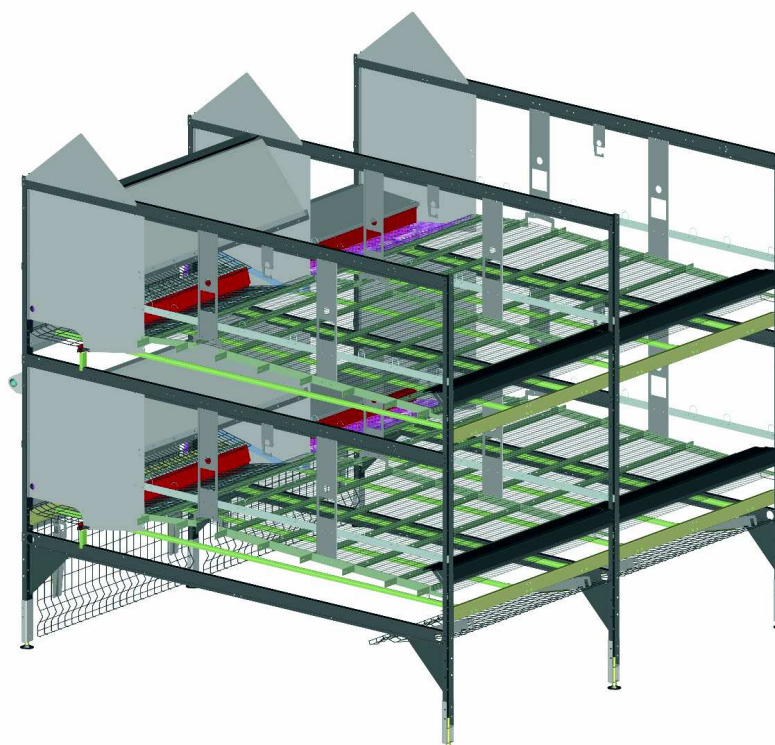

## Aviary Pro 10

Section length:	1205 mm (3.95")
System standard height:	2250 mm (7.38")
System width:	2200 mm (7.22") / 2500 mm (8.20")
Capacity max.:	100 birds per mtr. (3.28")

- Special animal welfare friendly nest design
- More Eggs per hen
- Egg belt for system eggs
- Automatic doors under the system
- Special nest design
- More than 20 different of variation options